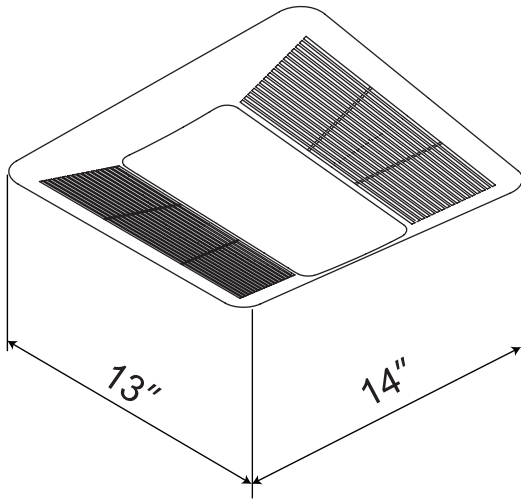

PC with PCLK Installed

Dimensions (inches)

Features:

- 13 watt GU24 bulb included (900 Lumens)
- 4 watt night light bulb included
- Simple plug into receptacle in fan housing
- Can be installed with new fan or as an add-on later